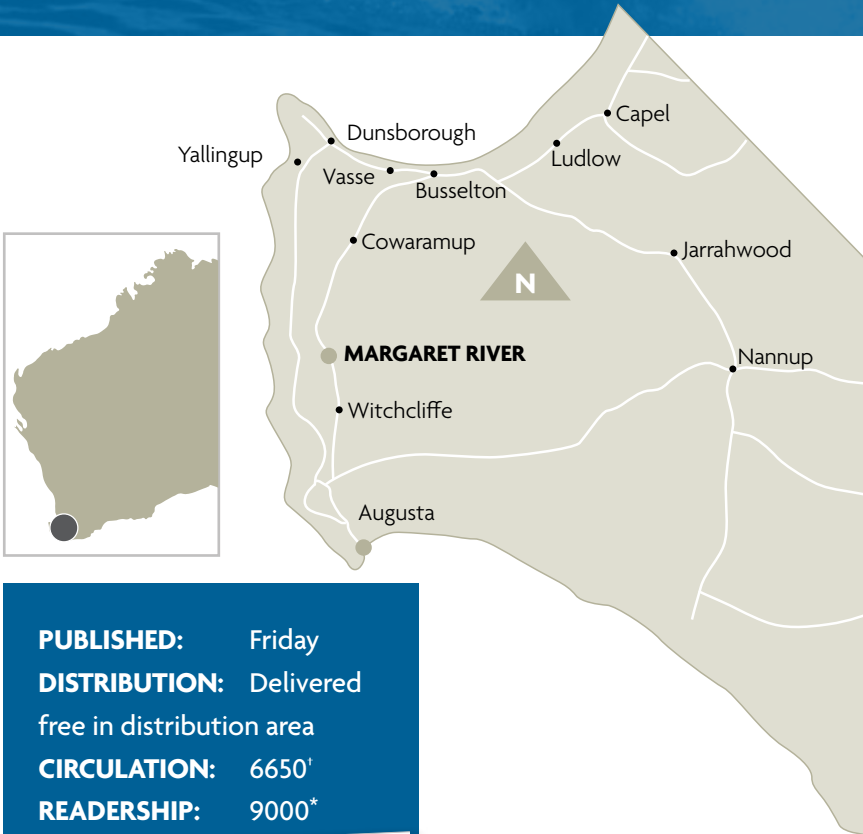

AUGUSTA

- Servicing a world-renowned tourism destination and lifestyle location primed for growth
- 300km south of Perth

AUGUSTA-MARGARET RIVER TIMES

PUBLISHED: Friday
DISTRIBUTION: Delivered free in distribution area
CIRCULATION: 6650'
READERSHIP: 9000*

REGION COVERED
 Augusta, Busselton, Canal Rocks, Cowaramup, Gracetown, Karridale, Margaret River, Nannup, Witchcliffe, Yallingup.

- REGULAR FEATURES**
- My Block
 - Regional Lifestyle

DISPLAY ADVERTISING RATE